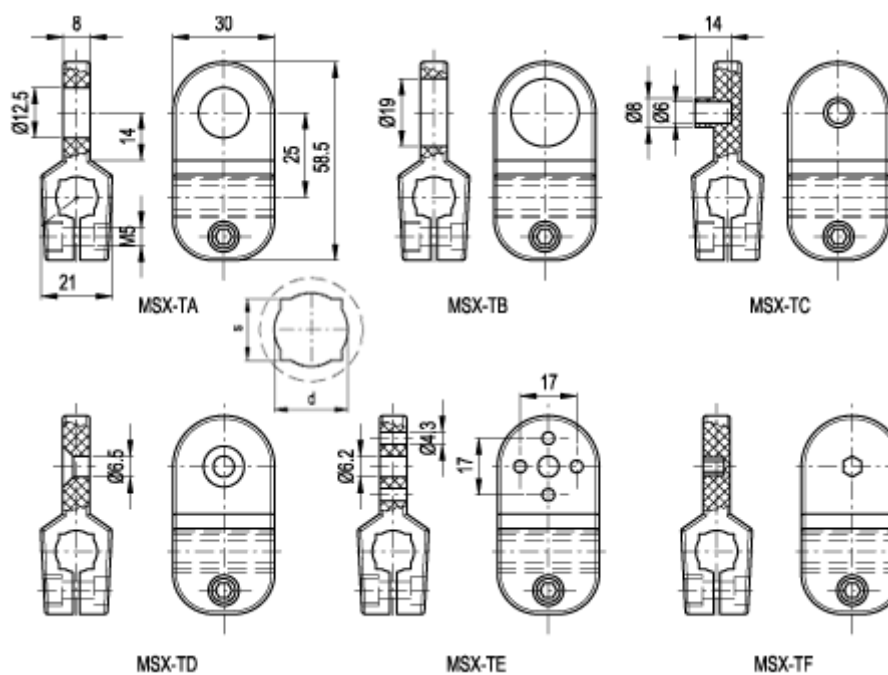

# Data Sheet

Article number: 2310440135  
Description: E+G MSX Device clamp  
MSX.56-TB-8-10

## Measures

d	= 10
Rotation resistance	= 4
s	= 8
Torque (N m)	= 900
Type	= MSX.56-TA-8-10